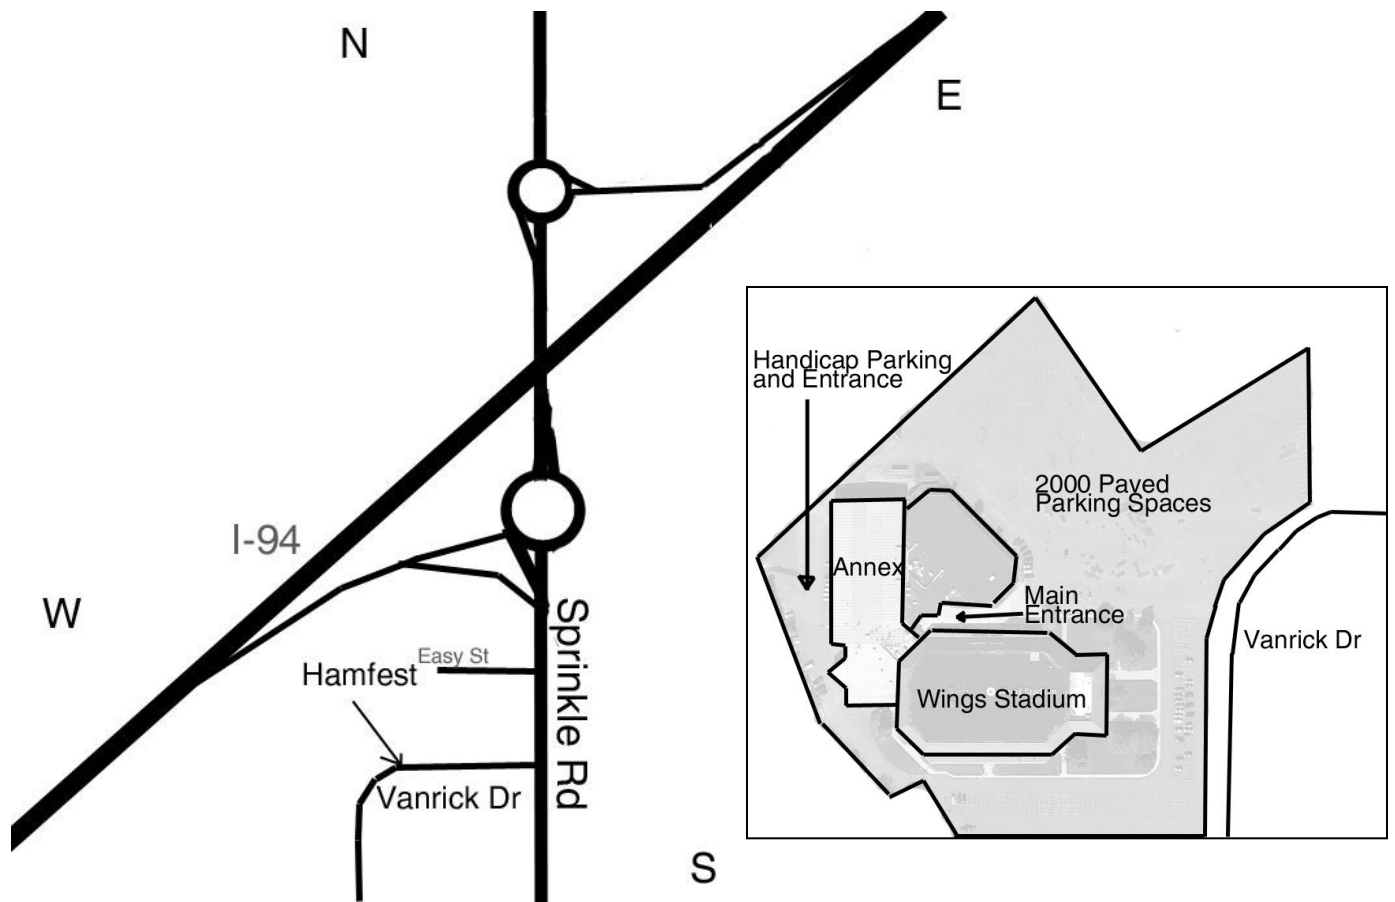

Reservations by mail accepted until March 1, 2019, please call or email after March 1st.

Driving Directions to Wings Stadium

From Lansing/Charlotte: Go south on I-69 to Exit 38 (I-94). Take I-94 West to Sprinkle Rd. (Exit 80). At the end of the ramp proceed south through the two roundabouts, turn right at the first light (Vanrick Drive). Entrance is on right where the road curves to the left.

From Benton Harbor and other points west: Go east on I-94 to Sprinkle Rd. (Exit 80). Turn right at the end of the ramp onto Sprinkle Rd., turn right at Vanrick Drive. Entrance is on right where the road curves to the left.

From Detroit/Jackson/Albion: Go west on I-94 to Sprinkle Rd. (Exit 80). At the end of the ramp, proceed south through the two roundabouts, turn right at the first light (Vanrick Drive). Entrance is on right where the road curves to the left.

From Ft Wayne/Coldwater: Go north on I-69 to Exit 38 (I-94). Take I-94 West to Sprinkle Rd. (Exit 80). At the end of the ramp, proceed south through the two roundabouts, turn right at the first light (Vanrick Drive). Entrance is on right where the road curves to the left.