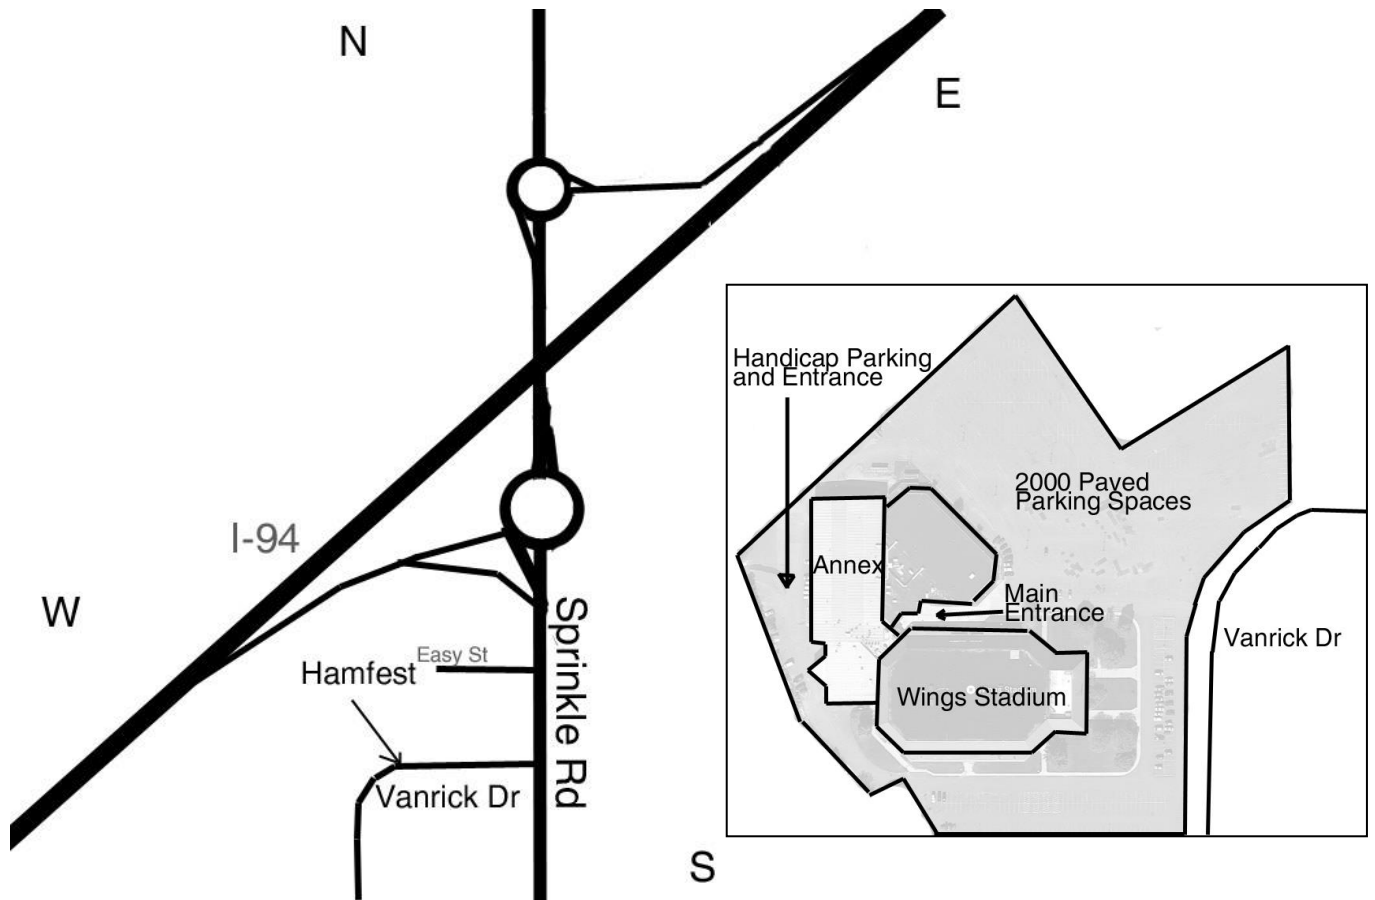

Driving Directions to Wings Stadium

From Lansing/Charlotte: Go south on I-69 to Exit 38 (I-94). Take I-94 West to Sprinkle Rd. (Exit 80). At the end of the ramp proceed south through the two roundabouts, turn right at the first light (Vanrick Drive). Entrance is on right where the road curves to the left.

From Benton Harbor and other points west: Go east on I-94 to Sprinkle Rd. (Exit 80). Turn right at the end of the ramp onto Sprinkle Rd., turn right at Vanrick Drive. Entrance is on right where the road curves to the left.

From Detroit/Jackson/Albion: Go west on I-94 to Sprinkle Rd. (Exit 80). At the end of the ramp, proceed south through the two roundabouts, turn right at the first light (Vanrick Drive). Entrance is on right where the road curves to the left.

From Ft Wayne/Coldwater: Go north on I-69 to Exit 38 (I-94). Take I-94 West to Sprinkle Rd. (Exit 80). At the end of the ramp, proceed south through the two roundabouts, turn right at the first light (Vanrick Drive). Entrance is on right where the road curves to the left.